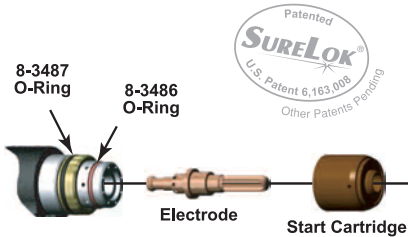

1Torch® Consumables / Parts

O-Ring	8-3487
O-Ring	8-3486
Electrode, MaximumLife®	9-8215 ■
Start Cartridge	9-8213 ■
Tip, 20A, Drag	9-8205
Tip, 30A, Drag	9-8206
Tip, 40A, Drag	9-8207
Tip, 40A, Cutting	9-8208
Tip, 50/55A, Cutting	9-8209
Tip, 60A, Cutting	9-8210 ▲
Tip, 70A, Cutting	9-8231
Tip, 80A, Cutting	9-8211
Tip, 90/100A, Cutting	9-8212 ●
Tip, A, Gouging	9-8225
Tip, B, Gouging	9-8226
Tip, C, Gouging	9-8227
Tip, D, Gouging	9-8228
Shield Cup	9-8218
Shield Cup Body, MaximumLife®	9-8237 ■
Shield Cap, Drag, 40A	9-8244
Shield Cap, Drag, 50-60A	9-8235 ▲
Shield Cap, Drag, 70-100A	9-8236 ●
Shield Cap, Mach, 40A	9-8245
Shield Cap, Mach, 50-60A	9-8238
Shield Cap, Mach, 70-100A	9-8239
Shield Cap, Deflector	9-8243 ■
Shield Cap, Gouging	9-8241

SL60® / SL100® 1Torch Parts

(Note: All Spare Parts Kits include ten (10) Tips, five (5) Electrodes and one (1) Start Cartridge.)

■ Standard for all RPT® Torches ▲ Standard on SL60 RPT Torches ● Standard on SL100 RPT Torches