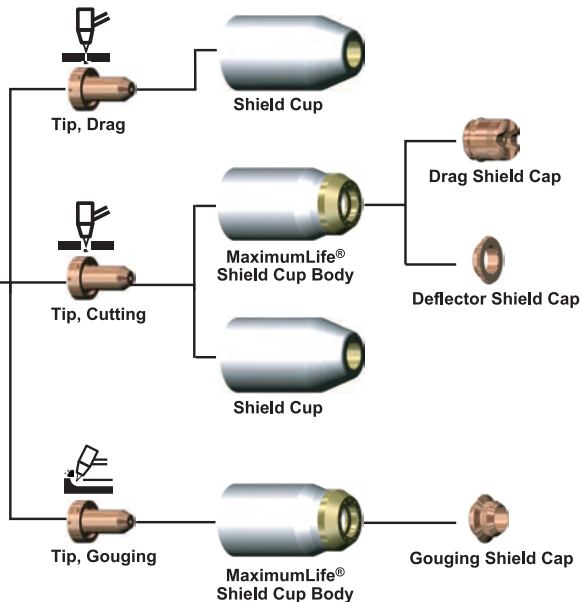

1Torch® Consumables / Parts

O-Ring	8-3487
O-Ring	8-3486
Electrode, MaximumLife®	9-8215 ■
Start Cartridge	9-8213 ■
Tip, 20A, Drag	9-8205
Tip, 30A, Drag	9-8206
Tip, 40A, Drag	9-8207
Tip, 40A, Cutting	9-8208
Tip, 50/55A, Cutting	9-8209
Tip, 60A, Cutting	9-8210 ▲
Tip, 70A, Cutting	9-8231
Tip, 80A, Cutting	9-8211
Tip, 90/100A, Cutting	9-8212 ●
Tip, A, Gouging	9-8225
Tip, B, Gouging	9-8226
Tip, C, Gouging	9-8227
Tip, D, Gouging	9-8228
Shield Cup	9-8218
Shield Cup Body, MaximumLife®	9-8237 ■
Shield Cap, Drag, 40A	9-8244
Shield Cap, Drag, 50-60A	9-8235 ▲
Shield Cap, Drag, 70-100A	9-8236 ●
Shield Cap, Mach, 40A	9-8245
Shield Cap, Mach, 50-60A	9-8238
Shield Cap, Mach, 70-100A	9-8239
Shield Cap, Deflector	9-8243 ■
Shield Cap, Gouging	9-8241

SL60® / SL100® 1Torch Parts

(Note: All Spare Parts Kits include ten (10) Tips, five (5) Electrodes and one (1) Start Cartridge.)

■ Standard for all RPT® Torches ▲ Standard on SL60 RPT Torches ● Standard on SL100 RPT Torches